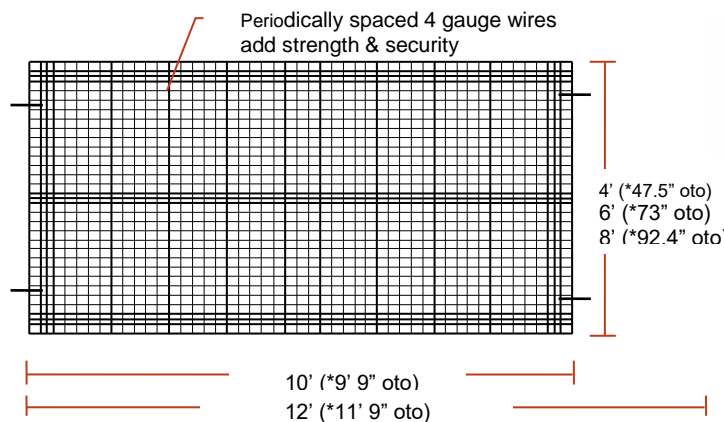

10208

10201

10204

10206

10207

Corner Detail
Shown with
optional 2ga ring

10220

Weights are approx and vary slightly base on coating choice. All prices in US\$. * FOB freight includes most US metro locations in these areas (some exceptions apply). Pallet quantities are also available on other styles FOB La Mirada , CA warehouse. LTL freight rates apply.