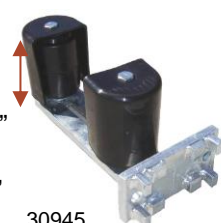

Accura™ Precision Gate Hardware

Wholesale only. Complete product details are available online. Prices are in US$ FOB CA warehouse.

INTERNAL HARDWARE

Qty/ P/N	Wt. Description	Qty. Box	Wt. Ea.	Price EA based on total # boxes ordered of a single item				
				Each	1 box	2 box	6 box	12 box
30930	Truck Assembly	8ea	4.04	$	$	$	$	
DRWG	Hvy Duty Guide rollers w/ Sealed Bearings							
30910	4" Truck Bracket no U bolts	4ea	8.42	$	$	$	$	
30920	6 5/8" Truck Bracket w/ Round U bolts	2ea	10.49	$	$	$	$	
30945	4" Bottom Guide 4"rlr Roller w/covers no U bolt w/ Sealed Bearings	4ea	12.82	NA	$	$	$	
30917	6 5/8" Bottom Guide 4"rlr Rollers w/covers & rnd bolts	2ea	14.79	NA	$	$	$	
30941	4" Bottom Guide 2"rlr	4ea	8.19	$	$	$	$	
DRWG	Roller w/covers-no U bolt-<u>3.25" Clearance</u> w/ Sealed Bearings							
30947	4" Bottom Guide 4"rlr	4ea	10.04	$	$	$	$	
	Roller w/covers-no U bolt-<u>3.25" Clearance</u> w/ Sealed Bearings							

Online
[Spec Sheet](#)

Bracket and bottom
guide rollers fit 4"
round or SQ posts
depending on U bolts.

Online
[Product Bulletin](#)

4"

2" or 4"

30945

2" 30941
4" 30947

**Close Clearance
Feature** - as little as
3 1/4" round post to
first roller face.

BOLTS & ACCESSORIES

80014	4" Round U Bolts 1/2" w/ nuts and washers	12ea	0.72	$	$	$	$	
80024	4" Square U Bolts 1/2" w/ nuts and washers	12ea	0.74	$	$	$	$	

30942	2" Rlr Assembly w/ Cvr	8ea	1.74	$	$	$	$	
30946	4" Rlr Assembly w/ Cvr	8ea	2.71	$	$	$	$	

30848	Protective Panel Attachment Bracket ASTM 2200	50ea	0.33ea	$	$	$	$	

30848

NEW - Sealed Bearings
30942 - 2" Roller w/ cvr
30946 - 4" Roller w/ cvr
3" Diameter - 1/2" bolt

V-GROOVE ROLLERS

30590	4" V-Groove Solid Steel UV & Dust Protective Cvr Sealed Ball Bearings Tapered Footprint 2" wide Axle 1/2" x 3 1/4" Axle Bolt Included	10ea	4.44	$	$	$	$	

[DRWG](#) [Learn more online](#)

Dust cover protects from
UV, rust dust & dirt

REAR PIPE TRACK WHEELS