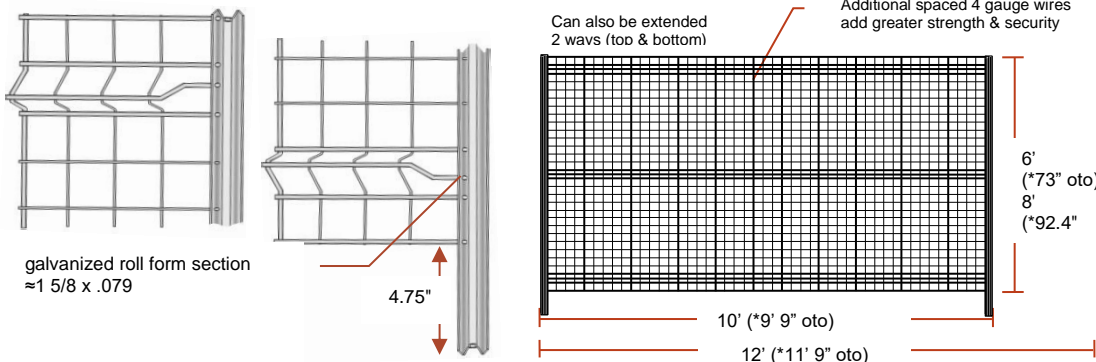

V-Squared™ Panel Temporary Site Security Systems

V2Panel.com

Wholesale Only
Product Price Sheet

p 714-369-8033 f 714-969-2081
e info@larseninnovations.com

www.V2Panel.com

STAND SYSTEM TEMPORARY FENCE					Container Pricing Delivered ***	Pallet Pricing FOB CA Warehouse	
≈1 5/8" RF uprights w/ 4 ga. wire frame 2 3/8" Spacing 11 1/2 gauge fill - GBW							
Description	Size*	Wt EA Approx	# Pallet Box /Contr	Detail	Part #	INLAND	Stock in Bold
Roll form flush Personnel Gate	4'x6'	31	5		10020	\$	\$
Roll form extends 1 way HDG Roll Form Call for GAW, Powder Coating or 2 way ext	10'x6'	50	50/600	?	10021	\$	\$
	12'x6'	61	50/450		10022	\$	\$
	10'x8'	64	50/600		Pending	\$	\$
LINE HARDWARE for STAND SYSTEM HD Galv							
Saddle Clamps STD 2.75" c/c spacing	1 5/8"	0.70	50		40802	\$	\$
Saddle Clamps LG 3.5" c/c spacing	1 5/8"	0.82	50		40803	\$	\$
3/8"x 1 1/2" Carr Bolts	HD	0.064	500		80312	\$	\$
Drive Post Adapter for RF	11 / 4 ga	1.59	25	?	10226	\$	\$
Line Barb Arm	12"	1.35	25	?	10230	\$	\$
Terminal Barb Extension	12"	4.85	8		10231	\$	\$
Cup Style Stand Orange Powder 2.75" c/c spacing	30"	9.0	55		10375	\$	\$
23.5" Ground Stake	7/16"	1.48	25		10401	\$	\$
Wire Frame Tool		3.3	5		10220	\$	\$
Sample Panel RF- GBW	19"x21"	6.29	10		10006	\$	\$