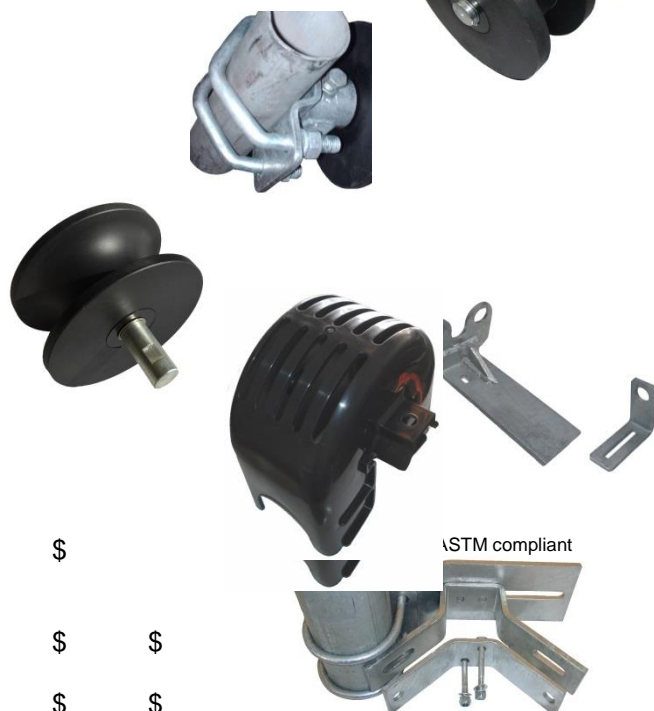

80121	2 7/8 Adapter U Bolts (modifies 30830 or 30857 sets)	8ea	0.96ea	\$ea				
80122	3 1/2" Adapter U Bolts (modifies 30830 or 30857 sets)	8ea	1.12ea	\$ea				
New! 30875	2-3/8 Rnd Roller/Axle/Bearings assembly	4ea	5.85ea	\$	\$			
New! 30876	2" SQ Roller/Axle/Brng assembly-ProAction	4ea	6.05ea	\$	\$			
30818	Gate stop	25ea	1.72ea	\$	\$			
30848	Protective Panel Attachment Bracket	50ea	0.27ea	\$	\$			
30845	Roller Cover RND Gate	4ea	0.88	\$	\$			
30847	Roller Cover SQ Gate	4ea	0.88	\$	\$			

LATCHES

30182	4" or 2 7/8" Rnd	2ea	12.09	\$	\$	\$	\$	
DRWG	Adjustable Nesting Latch (both bolts inc)							
30183	4" ASTM Adjustable	2ea	15.53	\$	\$	\$	\$	
DRWG	Nesting Latch HD							
30058	1 5/8"-1 7/8" DDG Ind. Drop Bar Latch	1ea	8.3	\$	\$	\$	\$	