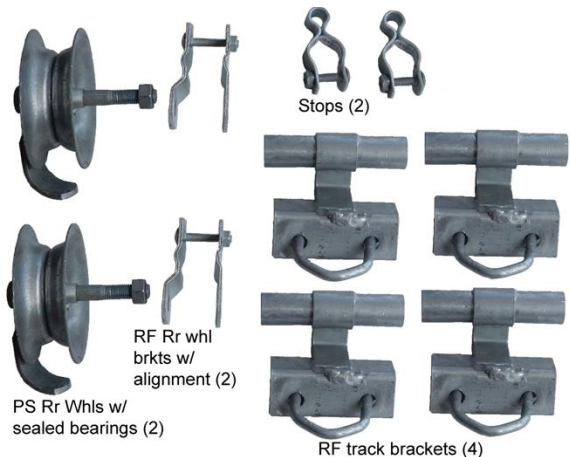

Wholesale Only
Product Price Sheet

p 714-369-8033 f 714-969-2081
e info@larseninnovations.com

www.v2panel.com

GATE HARDWARE for V2 STAND SYSTEM HD Galv						Container Pricing Delivered ***	Pallet Pricing FOB CA Warehouse
Description	Size*	Wt EA Approx	# Pallet Box /Contr	Detail	Part #	INLAND	Stock in Bold
Frame Hinge 5/8 Pin (3/8 bolts not included)	RF	0.48	20	?	10213	\$	\$
Post Hinge 5/8 Pin (3/8 bolts not included)	RF	0.67	20		10214	\$	\$
Ind Drp Rod Guide for RF (3/8 bolts not included)	RF	0.87	20	?	10215	\$	\$
1 5/8 Ind Drop Rod Fork	1 3/8"	1.58	25		30062	\$	\$
Gate Ell Adapter (2pc) w/bolts	RF	2.52	12	?	10225	\$	\$
RF Rolling Stand Chassis w/bolts - No Wheels - Swing or Slide - ORNG	32"	7.32	6	?	10240	\$	\$
Rear Rolling gate kit RF Frame for 1 5/8 pipe track (track not inc)	5" dia	16.93	1	?	10244	\$	\$
6" Rubber Tire Whl-PS Hub	5/8"	1.92	6		30601	\$	\$
8" Pneumatic Tire-PS Hub	5/8"	2.87	1		30608	\$	\$
3/8"x 2 1/2" Carr Bolts w/nut	HD	0.091	500		80316	\$	\$

10240
(wheels sold separately)
Change wheel position to
side slots for slide gate.
Slotted axle holes allow
wheels to be vertically
adjusted for uneven terrain.

Shown here installed for
swing gate:

10244