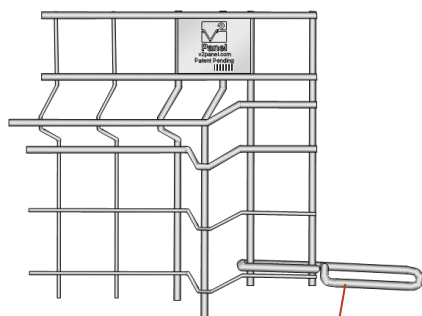

10208

10201

10204

10206

10207

Corner Detail
Shown with
optional 2ga ring

10220

Weights are approx and vary slightly base on coating choice. All prices in US\$. * FOB freight includes most US metro locations in these areas (some exceptions apply). Pallet quantities are also available on other styles FOB La Mirada , CA warehouse. LTL freight rates apply.

V-Squared™ Panel Temporary Site Security Systems

V2Panel.com

Wholesale Only
Product Price Sheet

p 714-369-8033 f 714-969-2081
e info@larseninnovations.com

www.V2Panel.com

STAND SYSTEM TEMPORARY FENCE					Container Pricing Delivered ***	Pallet Pricing FOB CA Warehouse	
≈1 5/8" RF uprights w/ 4 ga. wire frame 2 3/8" Spacing 11 1/2 gauge fill - GBW							
Description	Size*	Wt EA Approx	# Pallet Box /Contr	Detail	Part #	INLAND	Stock in Bold
Roll form flush Personnel Gate	4'x6'	31	5		10020	\$	\$
Roll form extends 1 way HDG Roll Form Call for GAW, Powder Coating or 2 way ext	10'x6'	50	50/600	?	10021	\$	\$
	12'x6'	61	50/450		10022	\$	\$
	10'x8'	64	50/600		Pending	\$	\$
LINE HARDWARE for STAND SYSTEM HD Galv							
Saddle Clamps STD 2.75" c/c spacing	1 5/8"	0.70	50		40802	\$	\$
Saddle Clamps LG 3.5" c/c spacing	1 5/8"	0.82	50		40803	\$	\$
3/8"x 1 1/2" Carr Bolts	HD	0.064	500		80312	\$	\$
Drive Post Adapter for RF	11 / 4 ga	1.59	25	?	10226	\$	\$
Line Barb Arm	12"	1.35	25	?	10230	\$	\$
Terminal Barb Extension	12"	4.85	8		10231	\$	\$
Cup Style Stand Orange Powder 2.75" c/c spacing	30"	9.0	55		10375	\$	\$
23.5" Ground Stake	7/16"	1.48	25		10401	\$	\$
Wire Frame Tool		3.3	5		10220	\$	\$
Sample Panel RF- GBW	19"x21"	6.29	10		10006	\$	\$