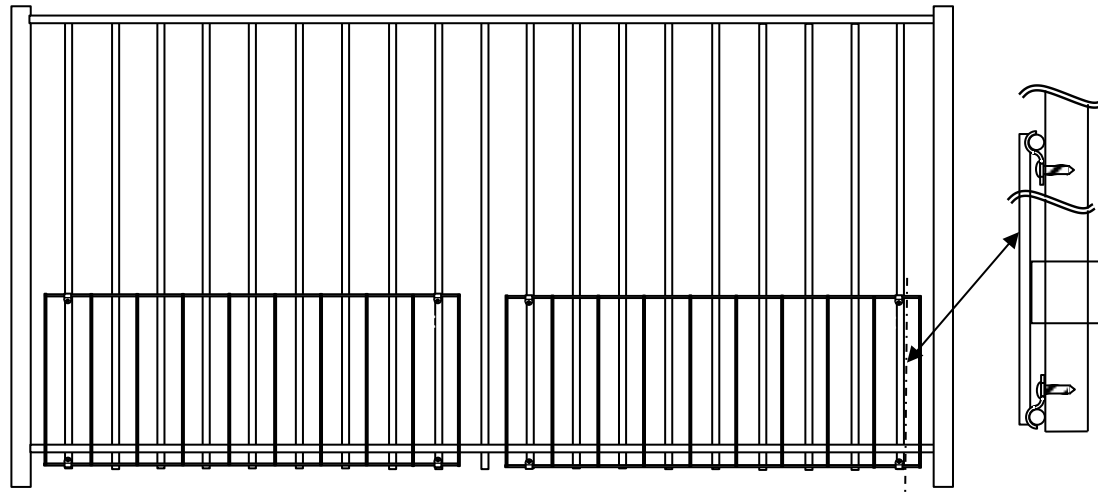

# PupProtect™ add-on Puppy Panel

8' Panel (2 sections) fits most 8' – 3/4" picket (19 picket) ornamental panels  
Panels can be trimmed for shorter sections.  
Rackable to 25°  
Patent Pending

**PN 10105 – PupProtect™ add-on Puppy Panel 8' 3/4" (2)**  
Hardware Included (No Scale)