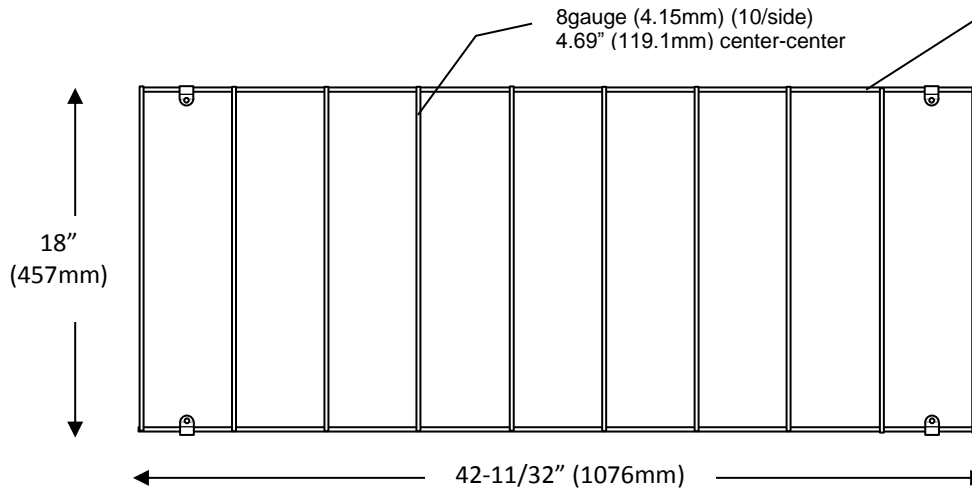

# PupProtect™ add-on Puppy Panel

8' Panel (2 sections) fits most 8' – 3/4" picket (19 picket) ornamental panels  
Panels can be trimmed for shorter sections.  
Rackable to 25°  
Patent Pending

**PN 10105 – PupProtect™ add-on Puppy Panel 8' 3/4" (2)**  
Hardware Included (No Scale)