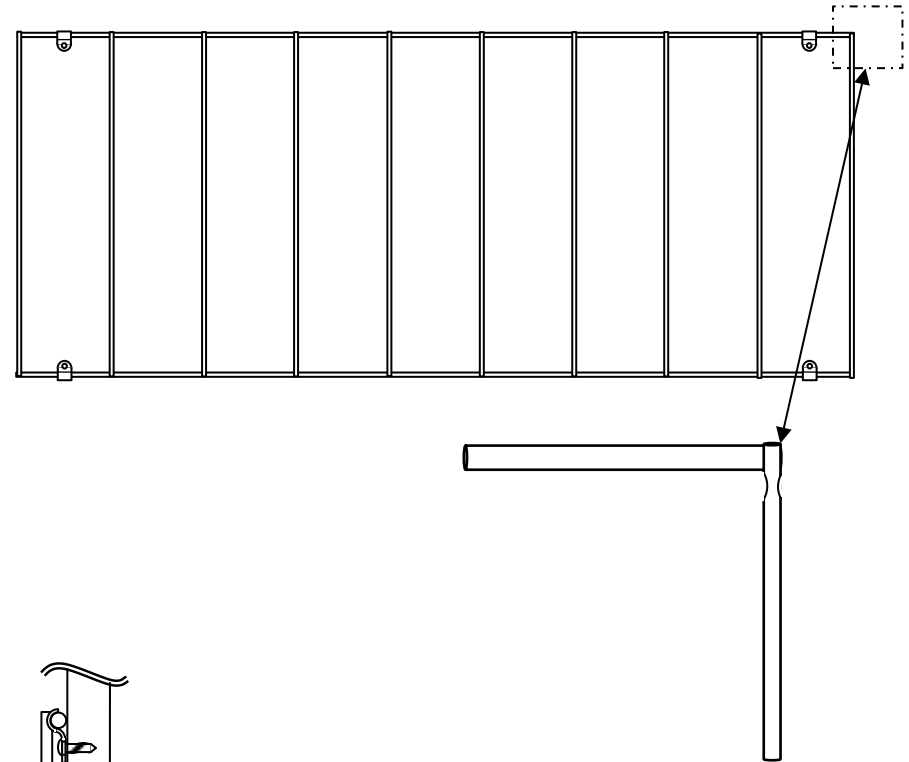

# PupProtect™ add-on Puppy Panel

8' Panel (2 sections) fits most 8' – 3/4" picket (19 picket) ornamental panels  
Panels can be trimmed for shorter sections.  
Rackable to 25°  
Patent Pending

**PN 10105 – PupProtect™ add-on Puppy Panel 8' 3/4" (2)**  
Hardware Included (No Scale)