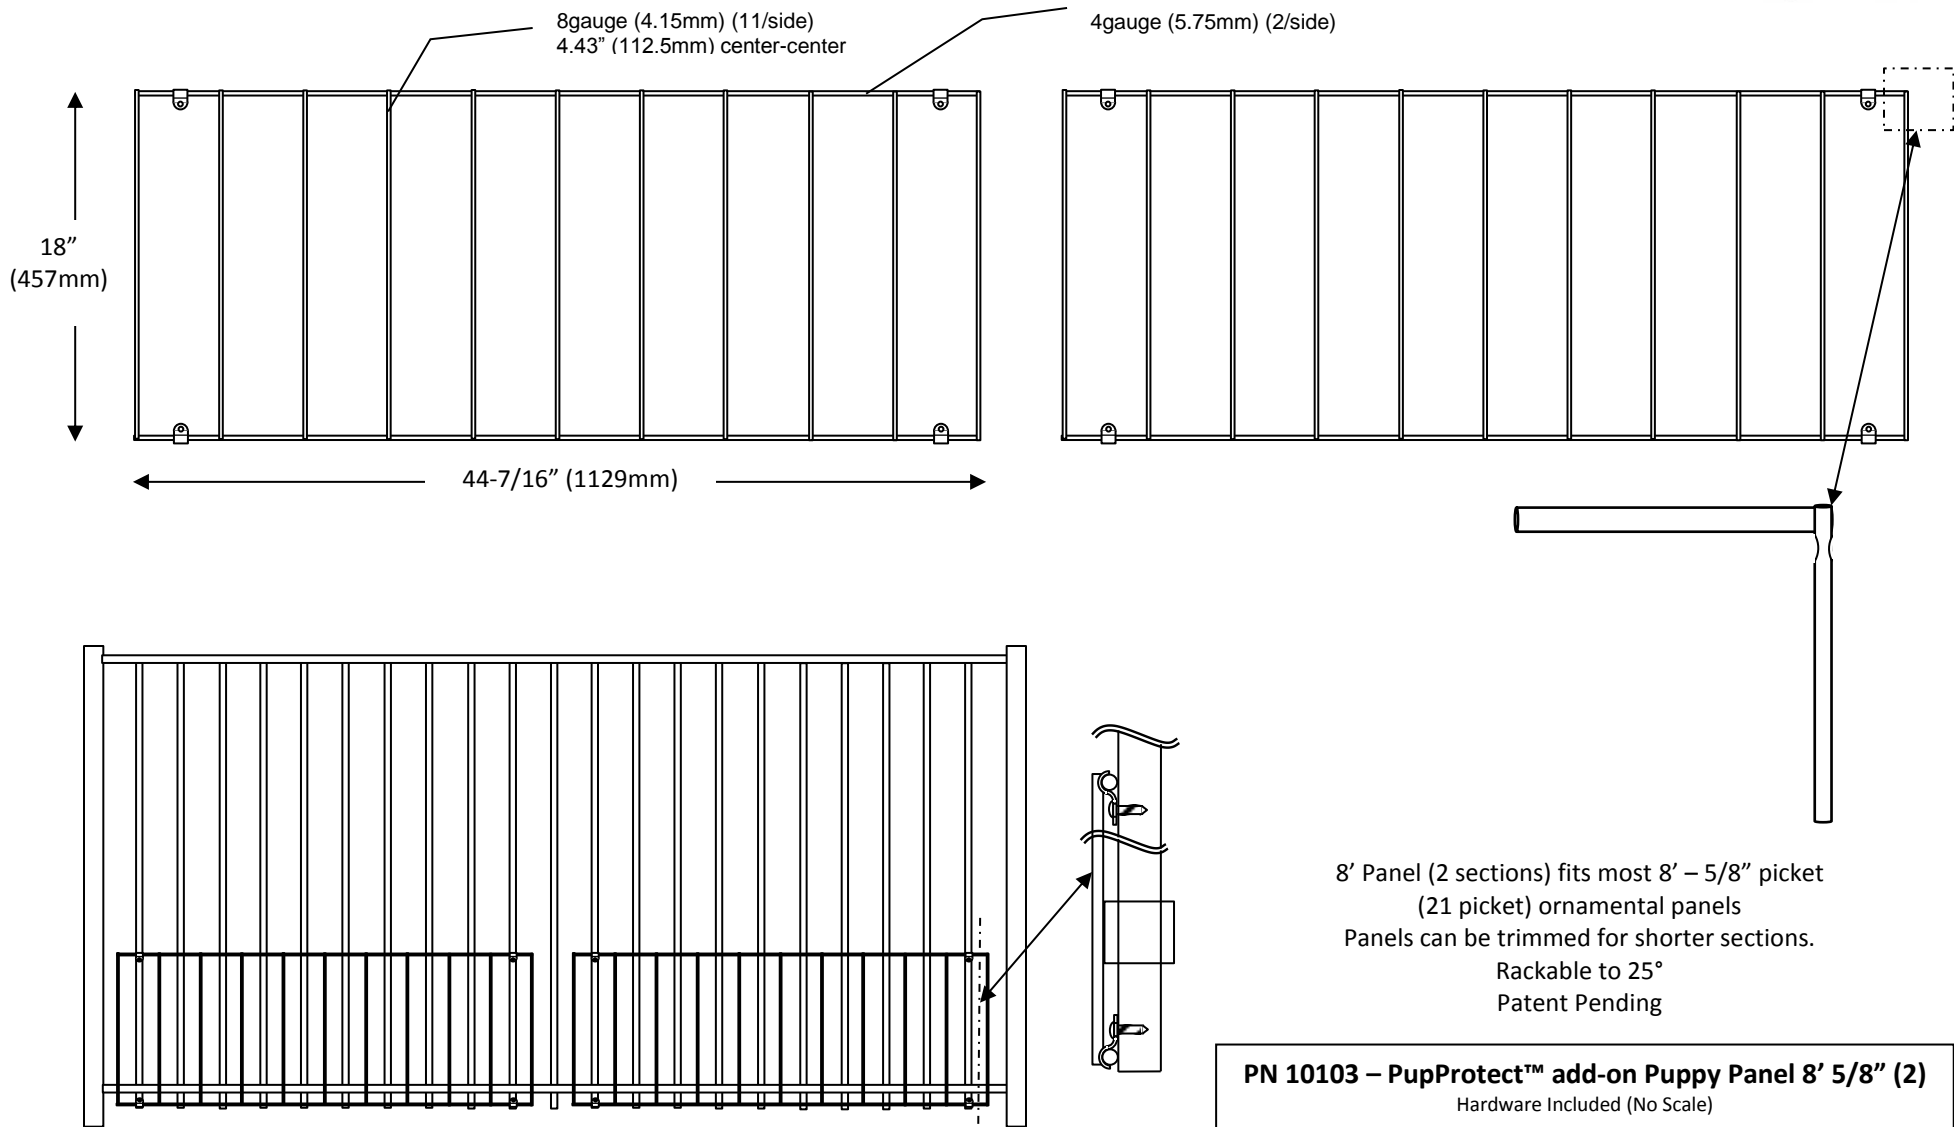

PupProtect™ add-on Puppy Panel

Subject to change without notice
Effective March 17, 2015
© Larsen Innovations LLC 2015

LARSEN INNOVATIONS LLC
Huntington Beach, CA 92648
www.LarsenInnovations.com
info@LarsenInnovations.com

PN 10103 – PupProtect™ add-on Puppy Panel 8' 5/8" (2) Hardware Included (No Scale)
Project:
Submitted by: