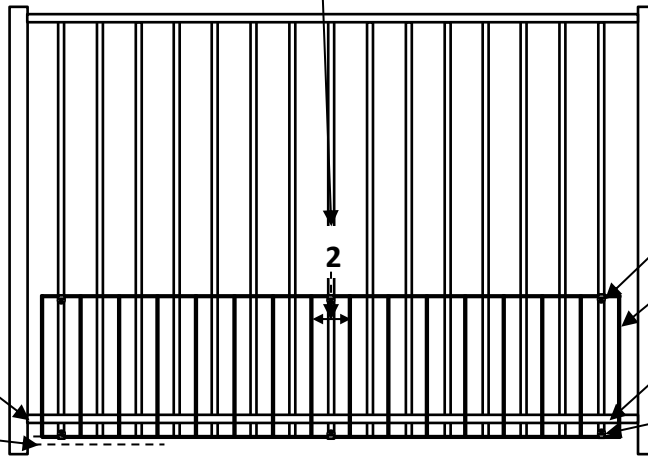

2. Center ← Centrar

Use drill with clutch at lowest possible setting.
Utilizar el taladro con el embrague en el ajuste más bajo