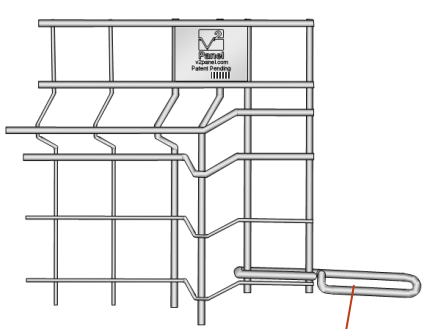

V-Squared™ Panel Temporary Site Security Systems

Wholesale Only
Product Price Sheet

p 714-369-8033 f 714-969-2081
e info@larseninnovations.com

Patent Pending
www.v2panel.com

POST SYSTEM TEMPORARY FENCE					Container Pricing***FOB Delivered				Pallet Pricing FOB CA Warehouse
4 gauge wire frame					Coating				See PN Coating
2 3/8" Spacing 11 1/2 gauge fill					GBW	GAW	Black Pwdr	Orange Pwdr	
Description	Size*	Wt EA Approx	Std # Pallet	Qty/ Load					
Wire Panels	10'x4'	31	50	780	call				
	No center horizontal bend				pending				
	10'x6'	42-46	50/48	600	\$	\$	\$	\$	
	12'x6'	50-55	50/48	450	\$	\$	\$	\$	
					10004	10001	10051	10091	
Wire Panels with Rings pricing includes 4 ea 2 gauge wire rings factory installed	10'x4'	32	50	780	\$				
	No center horizontal bend				10013				
	10'x6'	44	50	450	\$				
	12'x6'	52-56	50/48	450	\$	\$		\$	
	12'x8'	62	50/48	450	\$			10015	
				10018					
HARDWARE for POST SYSTEM									
Wire Rings	2 ga.	0.28	100		\$			\$	
	Shipped open for easy installation				10208			10208	
Cross Clip Brackett	12 ga.	0.41	50		\$	\$		\$	
	Twist to install – fits up to 1 7/8" posts				10201	10251		10201	
Panel to Post Brkt	8/12 ga	0.84	25		\$	\$		\$	
	Twist into frame – fits up to 1 7/8" posts				10204	10254		10204	
Index Panel Clamp	8 ga	0.41	50		\$	\$		\$	
	Uses 5/8" bolt (not included)				10202	10252		10202	
Index Clamp Bias Adptr		0.16	100		\$			\$	
	Twist around wire – 5/8 bolt (not inc)				10203			10203	
Frame Hinge Wire Frame	5/8 pin	0.62	50		\$			\$	
	Uses 3/8" carriage bolts (not included)				10206			10206	
Fork Latch Yolk - Wire	Wire	0.54	50		\$			\$	
	Uses standard forks				10207			10207	
Ind. Drop Rod Guide	Wire	0.90	20		\$			\$	
	Uses std ind drop forks – also available				10211			10211	
Base Stand Post System	30"x10"	8.4	55		\$		\$	\$	
	w/ wings – fits 1 5/8 or 1 7/8 posts				special		10370	10370	