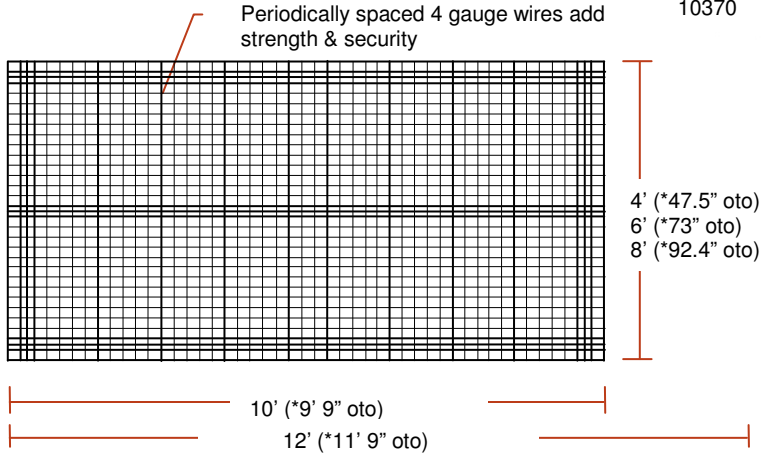

Weights are approx and vary slightly base on coating choice. All prices in US$. * FOB freight includes most US metro locations in these areas (some exceptions apply). Pallet quantities are also available on other styles FOB Sacramento CA warehouse. LTL freight rates apply.