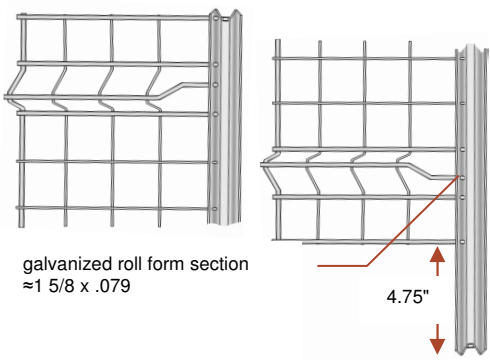

V-Squared™ Panel Temporary Site Security Systems

Wholesale Only
Product Price Sheet

p 714-369-8033 f 714-969-2081
e info@larseninnovations.com

Patent Pending
www.v2panel.com

STAND SYSTEM TEMPORARY FENCE					Container Pricing***FOB Delivered				Pallet Pricing
≈1 5/8" RF uprights w/ 4 ga. wire frame					Coating				FOB CA Warehouse
2 3/8" Spacing 11 1/2 gauge fill					GBW	GAW	Black Pwdr	Orng Pwdr	See PN Coating
Description	Size*	Wt EA Approx	Std # Pallet	Qty/ Load					
Roll form extends 1 way	10'x6'	54-57	50/48	600	\$	\$	\$	Call	\$
					10025	10007	10055		
	12'x6'	61-65	50/48	450	\$	\$	\$	Call	\$
					10026	10008	10056		10026
Roll form extends 2 ways (up & down)	10'x6'	55-58	50/48	600	\$	\$	\$	Call	\$
					10027	10009	10057		10027
	12'x6'	63-66	50/48	450	\$	\$	\$	Call	
				10028	10010	10058			
HARDWARE for STAND SYSTEM									
Frame Hinge for Roll Frm	RF	0.48	20			\$			\$
	5/8 pin – uses 3/8 carriage bolt (not inc)						10213		
Post Hinge for Roll Frm	RF	0.67	20			\$			\$
	5/8 pin – uses 3/8 carriage bolt (not inc)						10214		
Ind Drp Rod Guide for RF	RF	0.87	20			\$			\$
	Uses standard forks - 1 3/8 drop rod						10215		
Gate Ell Adapter (2pc)	RF	2.52	12			\$			\$
	Welds to 1 3/8 or 1 5/8 tube – w/ bolts						10225		
Drive Post Adptr for RF	11 / 4 ga	1.59	25			\$			\$
	Twist around wire – 5/8 bolt (not inc)						10226		
Saddle Clamps STD	1 5/8	0.70	50			\$			\$
	2.75" ctr to ctr space - 3/8" bolts (not inc)						40802		
Saddle Clamps 3.5"	1 5/8	0.82	50			\$			\$
	3.5" ctr to ctr space - 3/8" bolts (not inc)						40803		
Base Stand RF Ext (cup)	30"x4.5"	9.0	55			\$		\$	\$
	7ga w/ cups - 2.75" c/c spacing						special		10375
Base Stand RF Flush	30"x10"	12.0	56			\$		\$	\$
	1 turntable 1 fixed – fits RF						special		10362
Thermo-plastic base	30"x5"	40	76	1000	Call			Call	Call
	7.5" wide – 3.5" ctr to ctr spacing						50001		
Wire Frame Repair Tool		3.3	5		\$				\$
					10220				10220