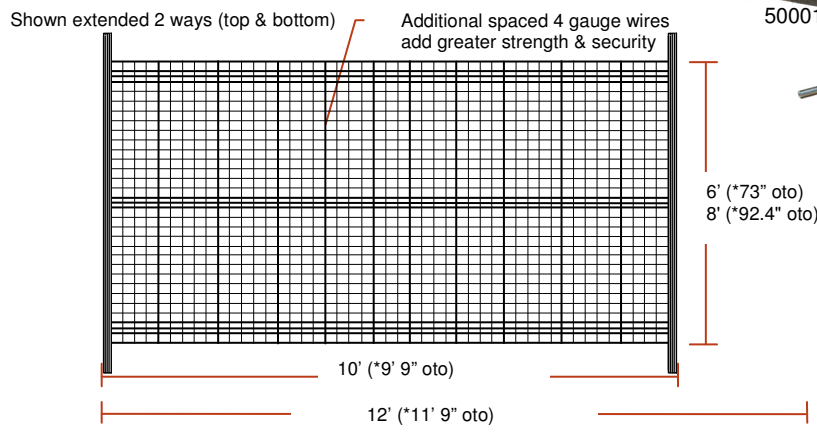

V-Squared™ Panel Temporary Site Security Systems

Wholesale Only
Product Price Sheet

p 714-369-8033 f 714-969-2081
e info@larseninnovations.com

Patent Pending
www.v2panel.com

STAND SYSTEM TEMPORARY FENCE					Container Pricing***FOB Delivered				Pallet Pricing
≈1 5/8" RF uprights w/ 4 ga. wire frame					Coating				FOB CA Warehouse
2 3/8" Spacing 11 1/2 gauge fill					GBW	GAW	Black Pwdr	Orng Pwdr	See PN Coating
Description	Size*	Wt EA Approx	Std # Pallet	Qty/ Load					
Roll form extends 1 way	10'x6'	54-57	50/48	600	\$	\$	\$	Call	\$
					10025	10007	10055		
	12'x6'	61-65	50/48	450	\$	\$	\$	Call	\$
					10026	10008	10056		10026
Roll form extends 2 ways (up & down)	10'x6'	55-58	50/48	600	\$	\$	\$	Call	\$
					10027	10009	10057		10027
	12'x6'	63-66	50/48	450	\$	\$	\$	Call	
				10028	10010	10058			
HARDWARE for STAND SYSTEM									
Frame Hinge for Roll Frm	RF	0.48	20			\$			\$
	5/8 pin – uses 3/8 carriage bolt (not inc)						10213		
Post Hinge for Roll Frm	RF	0.67	20			\$			\$
	5/8 pin – uses 3/8 carriage bolt (not inc)						10214		
Ind Drp Rod Guide for RF	RF	0.87	20			\$			\$
	Uses standard forks - 1 3/8 drop rod						10215		
Gate Ell Adapter (2pc)	RF	2.52	12			\$			\$
	Welds to 1 3/8 or 1 5/8 tube – w/ bolts						10225		
Drive Post Adptr for RF	11 / 4 ga	1.59	25			\$			\$
	Twist around wire – 5/8 bolt (not inc)						10226		
Saddle Clamps STD	1 5/8	0.70	50			\$			\$
	2.75" ctr to ctr space - 3/8" bolts (not inc)						40802		
Saddle Clamps 3.5"	1 5/8	0.82	50			\$			\$
	3.5" ctr to ctr space - 3/8" bolts (not inc)						40803		
Base Stand RF Ext (cup)	30"x4.5"	9.0	55			\$		\$	\$
	7ga w/ cups - 2.75" c/c spacing						special		10375
Base Stand RF Flush	30"x10"	12.0	56			\$		\$	\$
	1 turntable 1 fixed – fits RF						special		10362
Thermo-plastic base	30"x5"	40	76	1000	Call			Call	Call
	7.5" wide – 3.5" ctr to ctr spacing						50001		
Wire Frame Repair Tool		3.3	5		\$				\$
					10220				10220