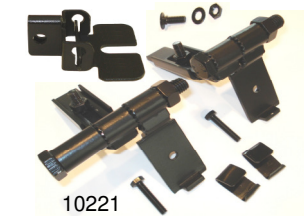

V-Squared™ Panel Kennel Systems

Wholesale Only
Product Price Sheet

p 714-369-8033 f 714-969-2081
e info@larseninnovations.com

Patent Pending
www.v2panel.com