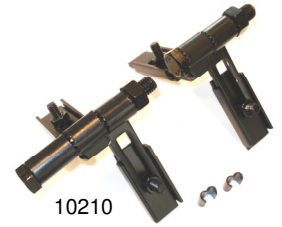

V-Squared™ Panel Kennel Systems

Wholesale Only
Product Price Sheet

p 714-369-8033 f 714-969-2081
e info@larseninnovations.com

Patent Pending
www.v2panel.com

KENNEL PANELS – BULK PACK 4 ga. wire frame 2 3/8" spacing 11 1/2 ga. fill Bulk Pack					Container Pricing*** Delivered		Pallet Pricing FOB CA Warehouse		
					Coating		In Stock is in BOLD		
Description	Size*	Wt EA Approx	Std # Pallet	Qty/ Load	GBW	Black Pwdr	GBW	Black Pwdr	
Wire Panels See temp panel Pg 1 for 10'x12'	6'x6'	27	50/48	950	\$	\$		\$	
						10063	10053		10053
	6'x6'	27	12	576			10053	10053	
12 Pack									
Gate Panels (3' opening)	6'x6'	55	32	576	\$	\$			
	Gate is pre-hung and can be reversed					10064	10054		
KENNELS BOXED (Individually Boxed w/ Hdw)									
Complete Also Sold Individually (add 5% to pallet price)	6'x6'x4'H	124	7	133				\$	
	3 plain panels – 1 gate panel with hardware					10085		10085	
	6'x6'x6'H	149	7	84				\$	
	3 plain panels – 1 gate panel with hardware					10086		10086	
	6'x12'x6'H	213	6	72				\$	
5-6' plain panels – 1 gate panel with hardware					10087		10087		
KENNEL PANEL SETS (palletized in sets)									
Hardware is separate.	6'x6'x6'	134	12	156	\$	\$	\$	\$	
	36 plain panels and 12 gate panels per pallet					10075	10070	10075	10070
	6'x12'x6'	180	12	108	\$	\$	\$	\$	
	12 end, 24 side pnls and 12 gate pnls / pallet					10076	10072	10076	10072
KENNEL HARDWARE & ACCESSORIES									
Kennel Clamp Set	Wire Frame	1.86	12		\$	\$	\$	\$	
	Poly bagged with bolts					10270	10210	10270	10210
Kennel Gate Clamp Set	RF Frame	1.9	12		\$	\$	\$	\$	
	Poly bagged with bolts – includes latch					10271	10221	10271	10221
Kennel 180° Connector	Wire Frame	2.92	12		\$	\$	\$	\$	
	Poly bagged set with bolts					pending	10217	pending	10217
Roof Truss Kit	6'x12' 10"H	7.33	4			\$		\$	
	Includes 3 trusses, 2 ridge braces & Hdw						10222		10222
Straight Top Brace	6' x 3/4"	1.87	6			\$		\$	
	Straight truss braces for tight shade installation						10223		10223
Brace U Clamps (12)	2 3/8"	1.61	1			\$		\$	
	12 w/ bolts-connects brace direct to wire						10224		10224
Vinyl Roof Tarp w/ ties	141"x76.5"	8.6	4			\$		\$	
	Fits roof truss – works for 6x12 or 6x12(6)						45000		45000
Knit Shade Top w/ ties	6'x6'	1.8	12			\$		\$	
	Grommets installed with ties.						10120		10120
	6'x12'	3.3	6			\$		\$	
Grommets installed with ties						10123		10123	