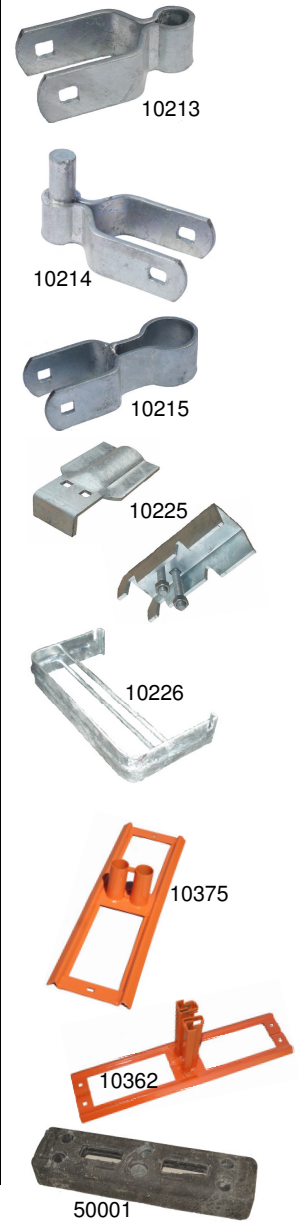

V-Squared™ Panel Temporary Site Security Systems

Wholesale Only
Product Price Sheet

p 714-369-8033 f 714-969-2081
e info@larseninnovations.com

Patent Pending
www.v2panel.com

STAND SYSTEM TEMPORARY FENCE					Container Pricing***FOB Delivered				Pallet Pricing
≈1 5/8" RF uprights w/ 4 ga. wire frame					Coating				FOB CA Warehouse
2 3/8" Spacing 11 1/2 gauge fill					GBW	GAW	Black Pwdr	Orng Pwdr	See PN Coating
Description	Size*	Wt EA Approx	Std # Pallet	Qty/ Load					
Roll form extends 1 way	10'x6'	54-57	50/48	600	\$	\$	\$	Call	\$
					10025	10007	10055		
	12'x6'	61-65	50/48	450	\$	\$	\$	Call	\$
					10026	10008	10056		10026
Roll form extends 2 ways (up & down)	10'x6'	55-58	50/48	600	\$	\$	\$	Call	\$
					10027	10009	10057		10027
	12'x6'	63-66	50/48	450	\$	\$	\$	Call	
				10028	10010	10058			
HARDWARE for STAND SYSTEM									
Frame Hinge for Roll Frm	RF	0.48	20			\$			\$
	5/8 pin – uses 3/8 carriage bolt (not inc)						10213		
Post Hinge for Roll Frm	RF	0.67	20			\$			\$
	5/8 pin – uses 3/8 carriage bolt (not inc)						10214		
Ind Drp Rod Guide for RF	RF	0.87	20			\$			\$
	Uses standard forks - 1 3/8 drop rod						10215		
Gate Ell Adapter (2pc)	RF	2.52	12			\$			\$
	Welds to 1 3/8 or 1 5/8 tube – w/ bolts						10225		
Drive Post Adptr for RF	11 / 4 ga	1.59	25			\$			\$
	Twist around wire – 5/8 bolt (not inc)						10226		
Saddle Clamps STD	1 5/8	0.70	50			\$			\$
	2.75" ctr to ctr space - 3/8" bolts (not inc)						40802		
Saddle Clamps 3.5"	1 5/8	0.82	50			\$			\$
	3.5" ctr to ctr space - 3/8" bolts (not inc)						40803		
Base Stand RF Ext (cup)	30"x4.5"	9.0	55			\$		\$	\$
	7ga w/ cups - 2.75" c/c spacing						special		10375
Base Stand RF Flush	30"x10"	12.0	56			\$		\$	\$
	1 turntable 1 fixed – fits RF						special		10362
Thermo-plastic base	30"x5"	40	76	1000	Call			Call	Call
	7.5" wide – 3.5" ctr to ctr spacing						50001		
Wire Frame Repair Tool		3.3	5		\$				\$
					10220				10220